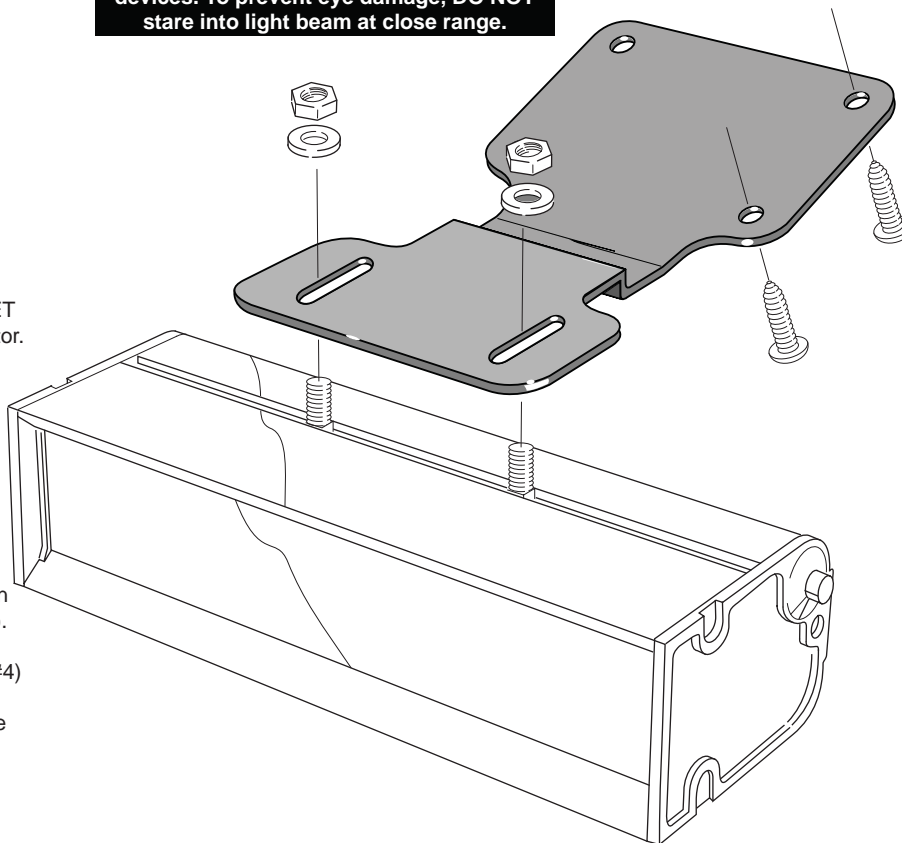

## PERMANENT MOUNT HEADLINER BRACKET SYSTEM ASSEMBLY INSTRUCTIONS

EP2SWSA+(x) [single] EP2DWSA+(x) [dual]

**WARNING**  
This product contains high intensity LED devices. To prevent eye damage, DO NOT stare into light beam at close range.

The PERMANENT MOUNT HEADLINER BRACKET is designed for the Ford Crown Vic Police Interceptor. Although it may fit other applications, the installer assumes all responsibility for its installation.

Refer to the instructions included with the PPRH1BKT for proper installation.

### OPERATING INSTRUCTIONS

1. Plug the Predator II power cord into the vehicle cigarette lighter plug.  
Note: The Predator II protection fuse is located in the nose of the cigarette lighter plug (not shown). Unscrew metal retaining ring to expose fuse.
2. To activate the Predator II push the red button (#4) on the left (driver's side) of the unit.
3. To deactivate the Predator II push and HOLD the red button until unit turns off.
4. The Predator II can generate 33 different light patterns (see table at right). To change light patterns, momentarily push the red button, A, while the unit is operating. Each push of the red button will advance the Predator II to the next pattern. When desired pattern is reached release red button. That pattern will be stored in the Predator II memory and will automatically come up every time the unit is turned on.